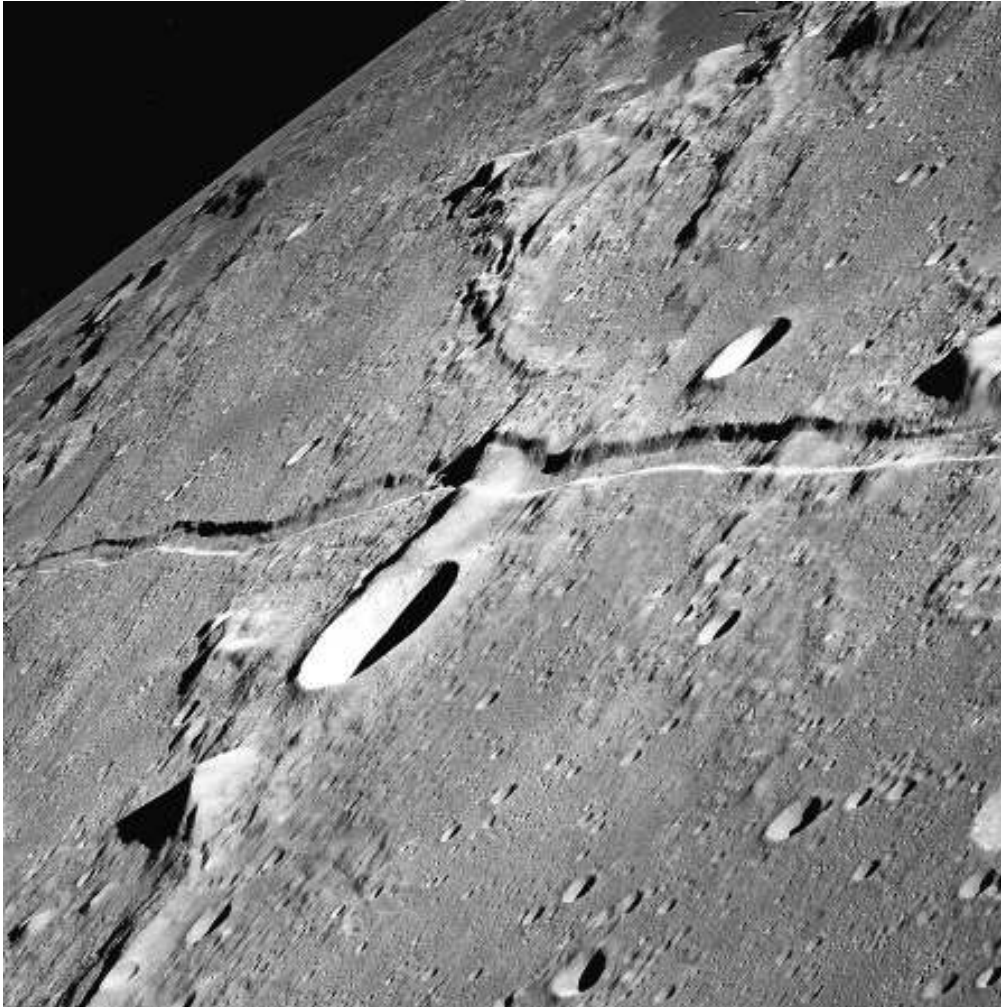

File:Rima Ariadaeus-1.jpg

From Wikimedia Commons, the free media repository


This file has annotations. Move the mouse pointer over the image to see them.


[Open in Media Viewer](#)

Download
all sizes

Use this file
on the web

Use this file
on a wiki

Email a link
to this file

Information
about reusing

Summary

Description	<p>Українська: Борозна Арідея (<i>Rima Ariadaeus</i>) — грабен на Місяці. Великий кратер нижче й лівіше центру — Зільбершлаг, менший вище й правіше — Зільбершлаг А, темна ділянка нагорі — залитий лавою кратер Бошкович (карта (http://planetarynames.wr.usgs.gov/images/Lunar/lac_60_wac.pdf)). Знімок "Аполлона-10", 1969.</p> <p>English: Cutting across the center of this image from the Apollo 10 is the <i>Rima Ariadaeus</i>, a linear rille. The crater to the south of the rille in the left half of the image is Silberschlag. The dark patch at the top right is the floor of Boscovitch crater (a map (http://planetarynames.wr.usgs.gov/images/Lunar/lac_60_wac.pdf)). Photo by <i>Apollo 10</i>, 1969.</p> <p>Русский: Борозда Аридея на Луне.</p>
Date	May 1969
Source	

	Apollo 10 Photography Index (http://history.nasa.gov/ap10fj/photos/31-r.htm): image AS10-31-4646 (http://history.nasa.gov/ap10fj/photos/31-r/as10-31-4646.jpg) (black fields losslessly cropped). Look also APOD: 2002 October 29 - A Lunar Rille (http://apod.nasa.gov/apod/ap021029.html)
Author	NASA (image by Apollo 10)

File history

Click on a date/time to view the file as it appeared at that time.

	Date/Time	Thumbnail	Dimensions	User	Comment
current	00:33, 6 January 2016		4,128 × 4,128 (2.46 MB)	Stas000D (talk contribs)	much higher resolution
	17:25, 23 December 2005		750 × 753 (160 KB)	RJHall (talk contribs)	Silberschlag and Rima Ariadaeus/